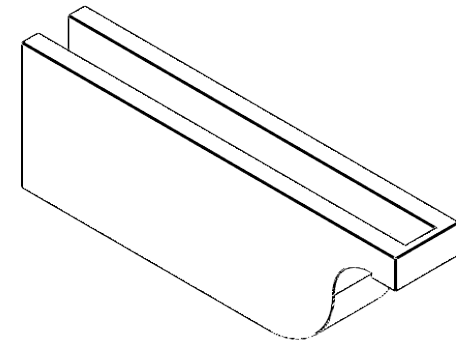

ITEM NUMBER: RFTURO040X08000X24000X008DEL00RCPR

4"W X 8"H X 24"L TIMBERTHANE ROUGH CEDAR DEL MONTE FAUX WOOD OPEN RAFTER TAIL, 8"
END, PRIMED TAN **24"**

SIDE PROFILE

FRONT PROFILE

ISOMETRIC

GENERATED DATE : 03/02/2023

EKENA MILLWORK
2300 WEST MAIN ST.
CLARKSVILLE, TX 75426
TOLL FREE: 866-607-0453
WWW.EKENAMILLWORK.COM

NOTES

1. INSTALLATION TO BE COMPLETED IN ACCORDANCE WITH MANUFACTURER'S SPECIFICATIONS.
2. DRAWING MAY NOT BE TO SCALE
3. THIS DRAWING IS INTENDED FOR DESIGN AND PLANNING PURPOSES ONLY.
4. ALL INFORMATION CONTAINED HEREIN WAS CURRENT AT THE TIME OF DEVELOPMENT BUT MUST BE REVIEWED AND APPROVED BY THE PRODUCT MANUFACTURER TO BE CONSIDERED ACCURATE.
5. TIMBERTHANE ARCHITECTURAL PRODUCTS ARE MADE FROM HIGH DENSITY URETHANE AND COME FACTORY PRIMED